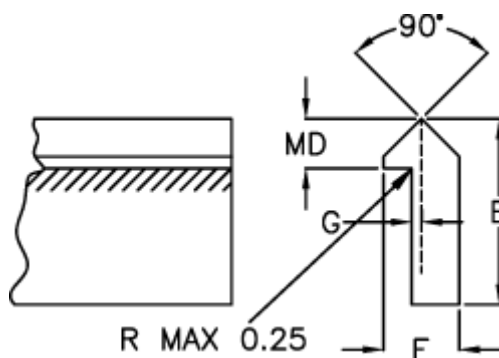

# Data Sheet

Article number: 055042500

Description: Single edge track T4 2500mm

## Measures

---

E = 26.97

F = 11.09

G = 2.36

Kg/m = 1.630

MD(T) = 7.92